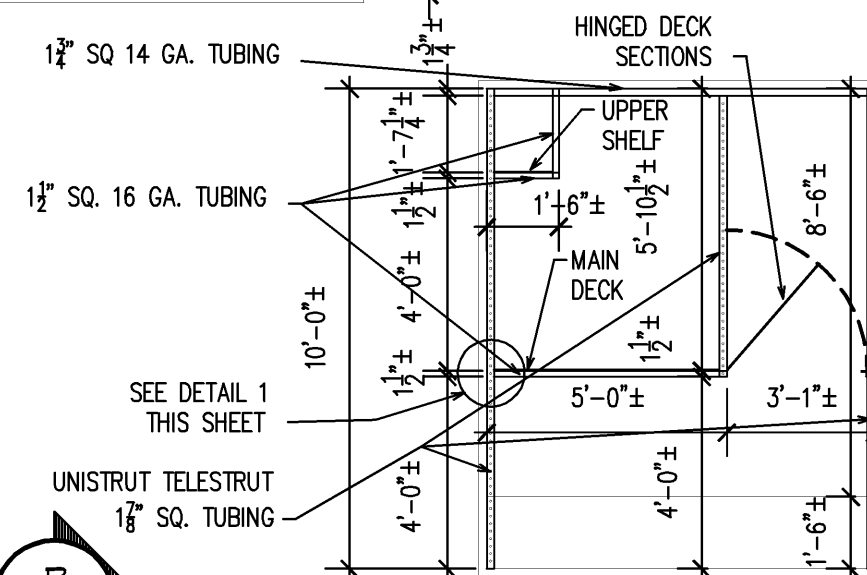

SECTION A
1/4" = 1'-0"

DETAIL 1
1" = 1'-0"

DETAIL 2
1" = 1'-0"

SECTION B
1/4" = 1'-0"

TRAILER PLAN (TOP VIEW)
1/4" = 1'-0"

SCALE: 1/4" = 1'-0"

PROJECT
FHS GOLDEN EAGLE
MARCHING BAND
SEMI TRAILER
FSFAB
FERNDALE HIGH SCHOOL
FERNDALE, IL 48220

SHEET TITLE
FLOOR PLANS
AND DETAILS

DATE: APRIL 2, 2008
REVISION DATES:

SHEET NUMBER
2.0

PROJECT NUMBER
2008007

CAD FILE
SEMI-1.DWG
© COPYRIGHT SPFL, INC.
DATE PRINTED