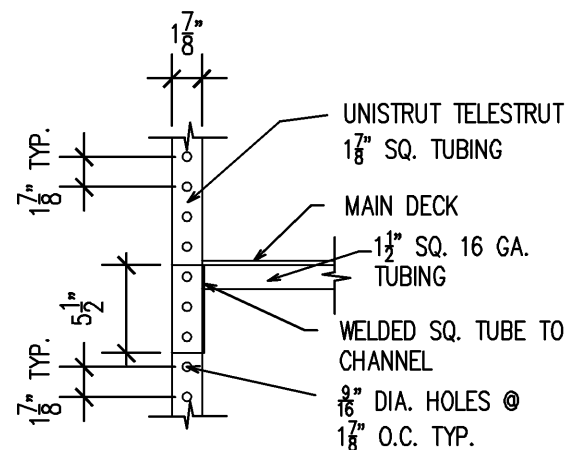

SECTION A
1/4" = 1'-0"

DETAIL 1
1" = 1'-0"

DETAIL 2
1" = 1'-0"

SECTION B
1/4" = 1'-0"

TRAILER PLAN (TOP VIEW)
1/4" = 1'-0"

SCALE: 1/4" = 1'-0"

PROJECT
FHS GOLDEN EAGLE
MARCHING BAND
SEMI TRAILER
FSFAB
FERNDALE HIGH SCHOOL
FERNDALE, IL 48220

SHEET TITLE
FLOOR PLANS
AND DETAILS

DATE: APRIL 2, 2008
REVISION DATES:

SHEET NUMBER
2.0

PROJECT NUMBER
2008007

CAD FILE
SEMI-1.DWG
© COPYRIGHT SPFL, INC.
DATE PRINTED