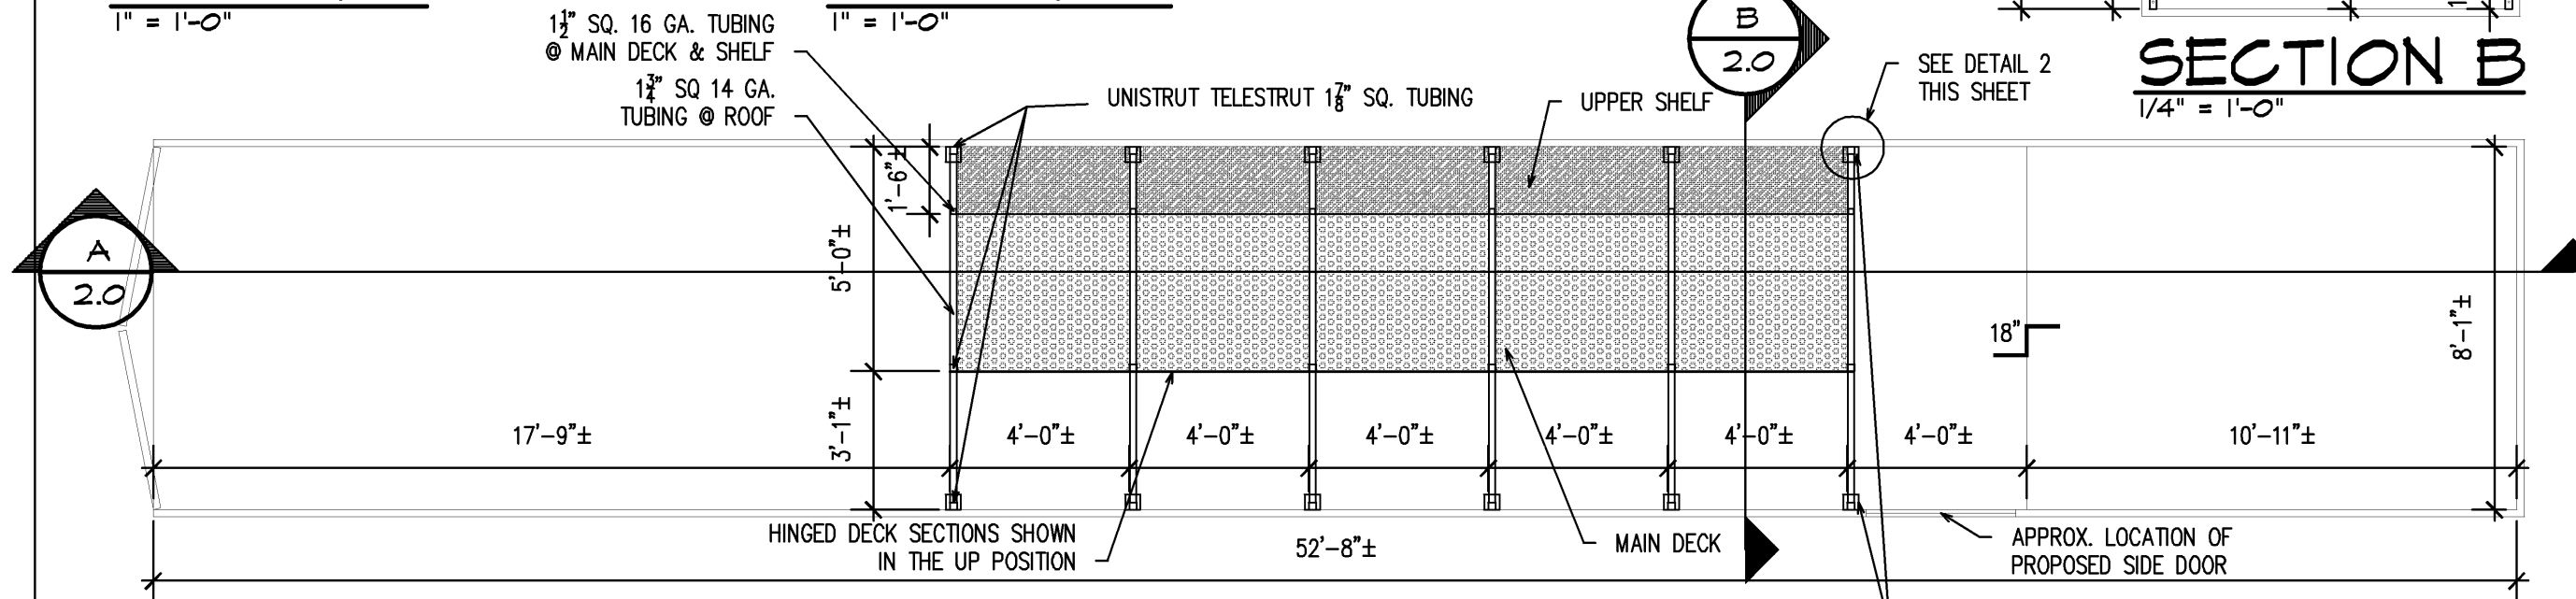

SECTION A
1/4" = 1'-0"

DETAIL 1
1" = 1'-0"

DETAIL 2
1" = 1'-0"

SECTION B
1/4" = 1'-0"

TRAILER PLAN (TOP VIEW)
1/4" = 1'-0"

SCALE: 1/4" = 1'-0"

PROJECT
FHS GOLDEN EAGLE
MARCHING BAND
SEMI TRAILER
FSFAB
FERNDALE HIGH SCHOOL
FERNDALE, IL 48220

SHEET TITLE
FLOOR PLANS
AND DETAILS

DATE: APRIL 2, 2008
REVISION DATES:

SHEET NUMBER
2.0

PROJECT NUMBER
2008007

CAD FILE
SEMI-1.DWG
© COPYRIGHT SPFL, INC.
DATE PRINTED